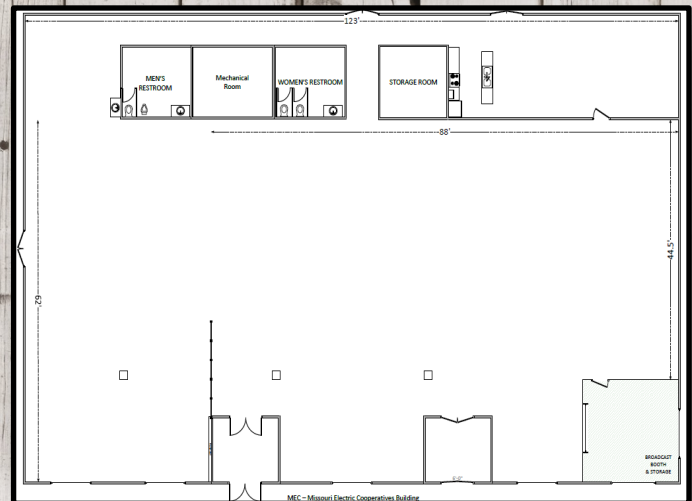

Missouri Electric Cooperatives Building

Wedding Receptions, Fundraisers, Craft Shows, Holiday Parties, Business Meetings

The MEC Building was built in 2000. This modern building has an open concrete floor plan that is perfect to host any event. It can accommodate 250-275 people comfortably.

Another perk about this beautiful facility is that it has a kitchen, and its open concept creates a wide variety of how you can decorate for your event.

Building Features

Rental Fee	\$770.00
Facility Description	Exhibit/Banquet Hall
Electrical	110v
Square Footage	9,717
Length (ft)	123'
Width (ft)	79'
Restroom Availability	Yes
A/C Available	Yes
Heat Available	Yes
Offices	1
Storage Room	Yes
Seating Capacity	250-275 possibly more depending on layout
Night Lighting	Yes
Floor Type	Concrete
Other	Standard Kitchen