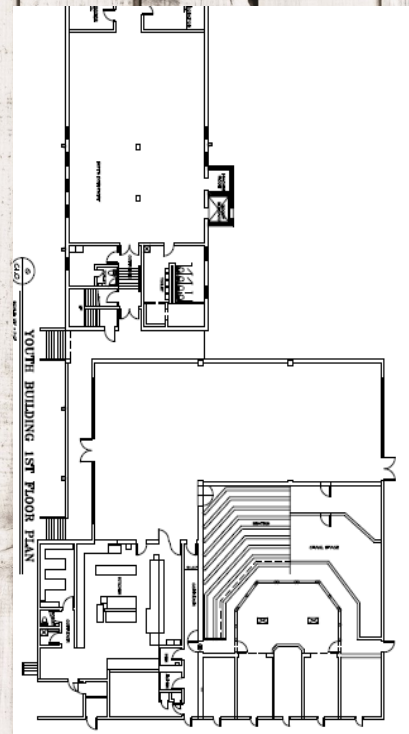

Dr. Taylor Woods Youth Center

Cattle and Horse Shows, Tie Outs, Business Meetings & Cattle Sales, Auctions

The Youth Center is a multi use facility, located just east of the Mathewson Exhibition Center. There is a sales arena, dining room, dorm rooms, and a wash stall. The dining room has the tables and chairs already provided for your event. This floor plan will accommodate a variety of public and private functions all year round.

Building Features

Rental Fee	\$440.00
Facility Description	Dining Room, Sales Arena
Electrical	110v
Square Footage	16,140
Restroom Availability	Yes
A/C Available	Yes
Heat Available	Yes
Offices	1
Seating Capacity	150 Banquet, 300 Arena
Night Lighting	Yes
Floor Type	Concrete
Wash Rack	Yes- seasonal