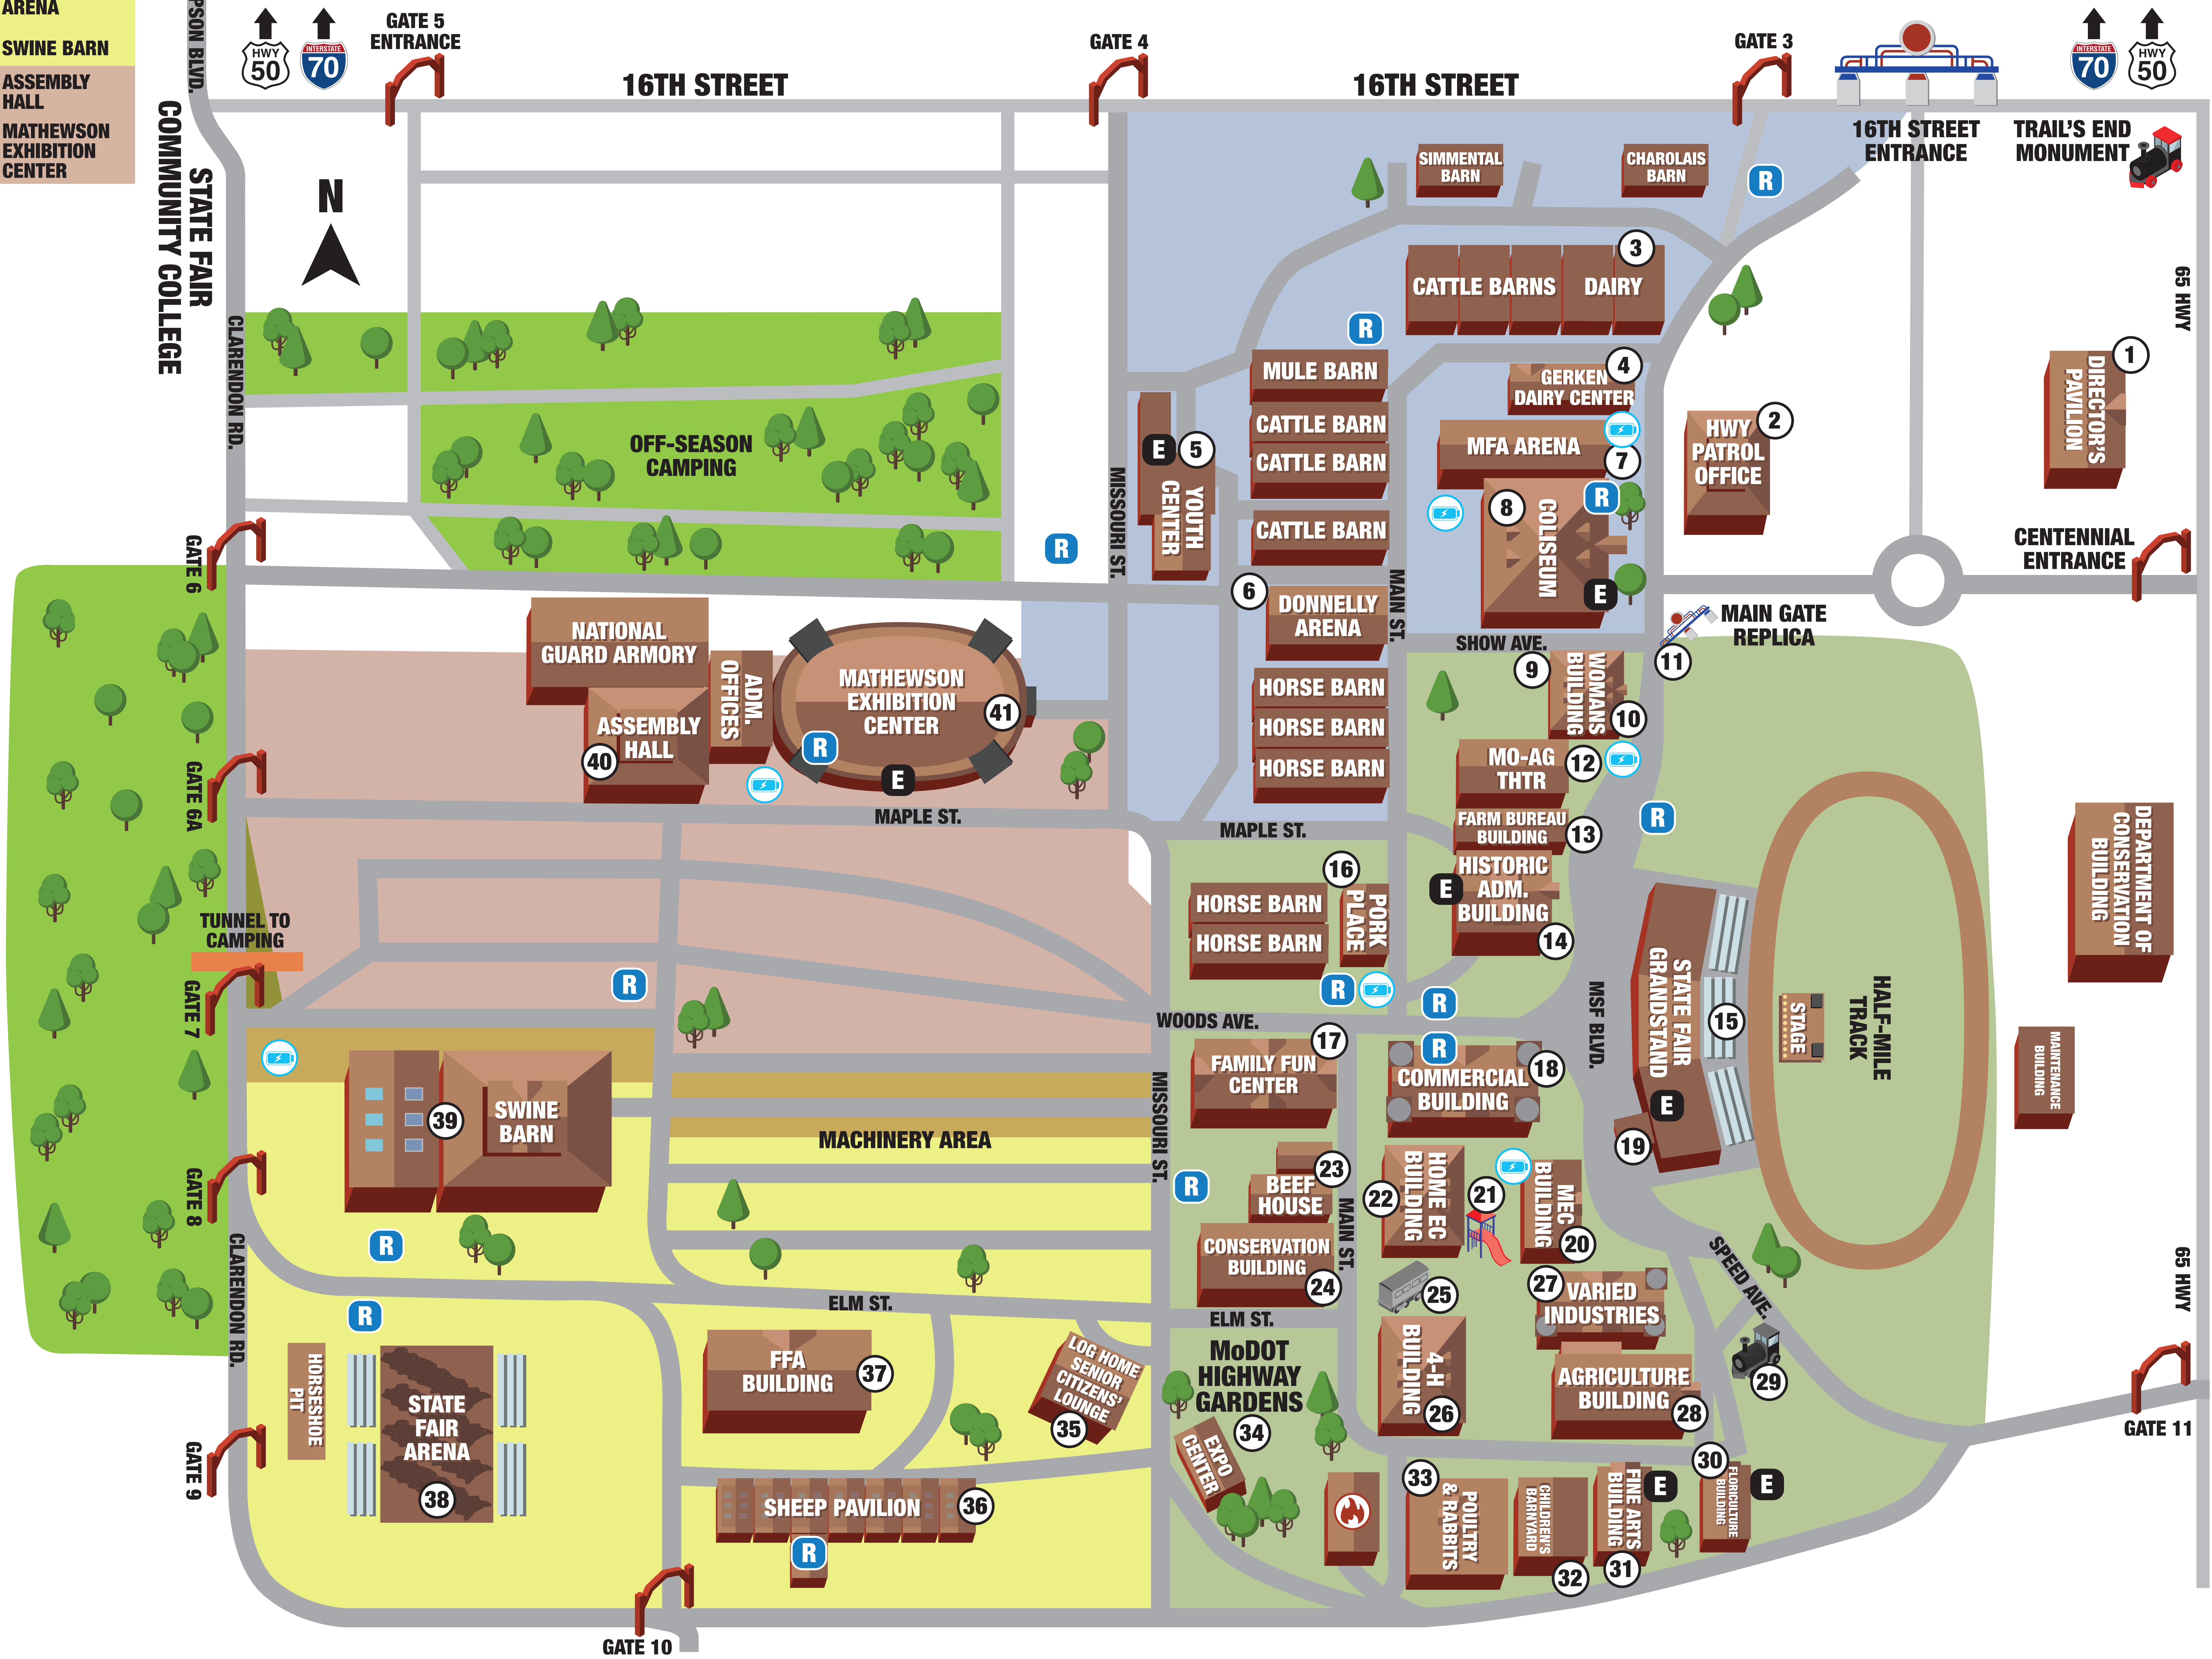

★ LEGEND ★

- 1 DIRECTOR'S PAVILION
- 2 HIGHWAY PATROL OFFICE
- 3 LIVESTOCK BARN
- 4 GERKEN DAIRY CENTER
- 5 DR. TAYLOR WOODS YOUTH CENTER
- 6 DONNELLY ARENA
- 7 MFA YOUTH LIVESTOCK ARENA
- 8 COLISEUM
- 9 MUSEUM ENTRANCE
- 10 WOMANS BUILDING/DNR
- 11 MAIN GATE REPLICA
- 12 MO-AG THEATRE
- 13 FARM BUREAU BUILDING
- 14 HISTORIC ADMINISTRATION BUILDING
- 15 STATE FAIR GRANDSTAND
- 16 PORK PLACE
- 17 FAMILY FUN CENTER
- 18 COMMERCIAL BUILDING
- 19 BOX OFFICE
- 20 MEC BUILDING
- 21 KIDS ZONE
- 22 HOME EC BUILDING
- 23 BEEF HOUSE & SHOWCASE
- 24 CONSERVATION BUILDING
- 25 40 & 8 RAILROAD CAR
- 26 4-H BUILDING
- 27 VARIED INDUSTRIES BUILDING
- 28 AGRICULTURE BUILDING
- 29 FRISCO ENGINE DISPLAY
- 30 FLORICULTURE BUILDING
- 31 FINE ARTS BUILDING
- 32 CHILDREN'S BARNYARDS
- 33 POULTRY & RABBITS
- 34 MODOT HIGHWAY GARDENS & EXPO CENTER
- 35 LOG HOME SENIOR CITIZENS' LOUNGE
- 36 SHEEP PAVILION
- 37 FFA BUILDING
- 38 STATE FAIR ARENA
- 39 SWINE BARN
- 40 ASSEMBLY HALL
- 41 MATHEWSON EXHIBITION CENTER

MISSOURI STATE FAIRGROUNDS YEAR-ROUND EVENTS MAP

Scan the code to learn how you can help invest in the future by supporting the nearly 200-acre expansion of the Fairgrounds.

WWW.MOSTATEFAIRGROUNDS.COM

GUEST SERVICES

- E** BUILDING WITH ELEVATOR OR CHAIR LIFT
- R** RESTROOMS
- FIRE DEPARTMENT
- MOBILE CHARGE STATION