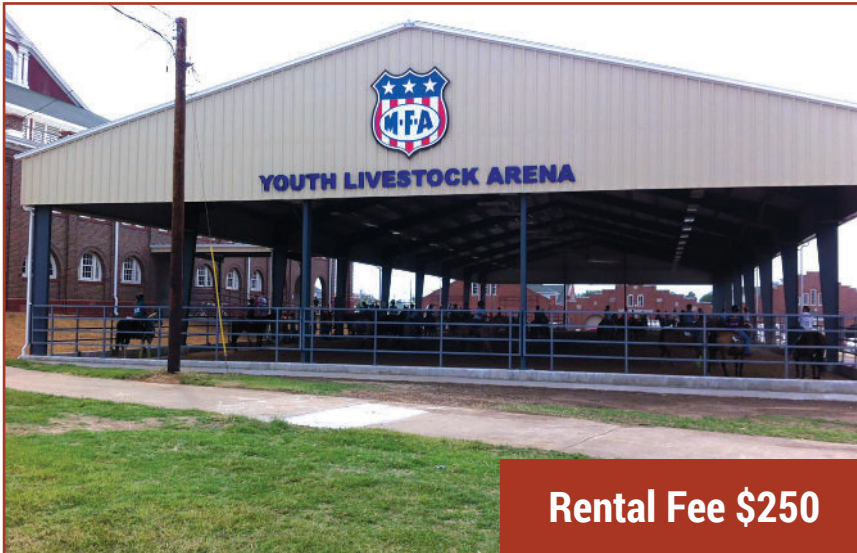

MFA Youth Livestock Arena

Rental Fee \$250

The MFA Youth Livestock Arena is a covered open-air facility with overhead fans and a dirt floor, offering a comfortable setting for a variety of events. Slightly larger than the Donnelly Arena, it is ideal for horse shows, barrel races, cattle shows, and 4-H activities. Conveniently located just east of the Mathewson Exhibition Center, the arena was built in 2013 and made possible through support from the MFA Foundation, MFA Inc. Foundation, MFA Oil Foundation, and the Missouri Development Finance Board.

Building Features

Facility Description: Open-air covered arena

Electrical: 110v

Square Footage: 17,600

Length (ft): 220'

Width (ft): 80'

Night Lighting: Yes

Warm-up Ring: Yes