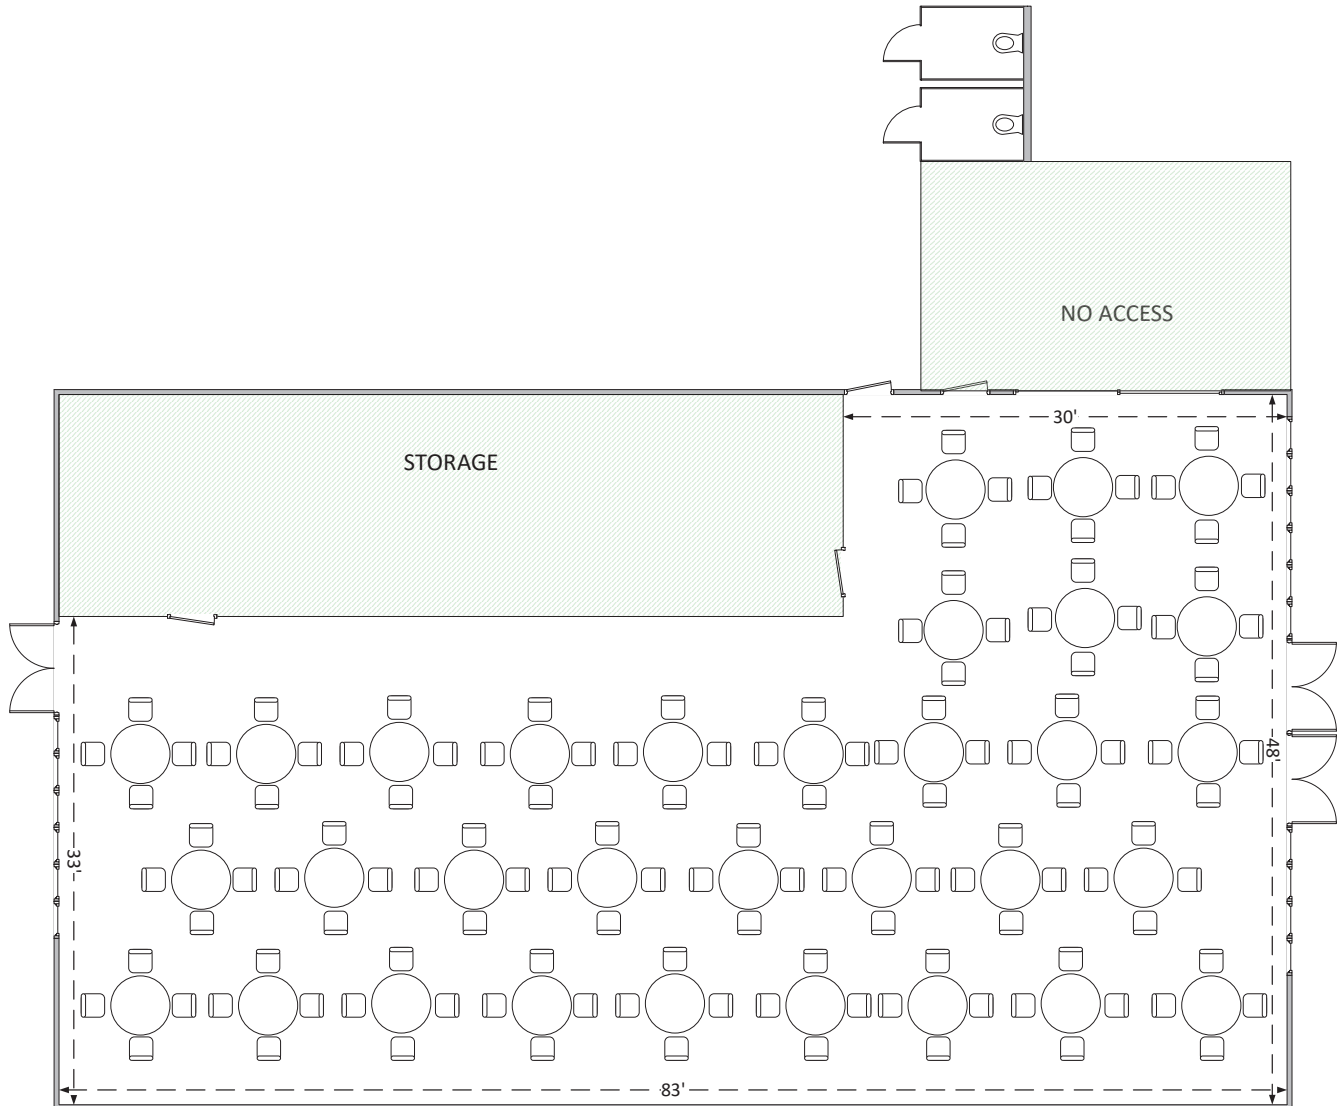


Dr. Taylor Woods Youth Center

The Youth Center, built in 1969, is a versatile multi-use facility located just east of the Mathewson Exhibition Center. Ideal for cattle and horse shows, tie-outs, business meetings, auctions, and sales, it offers a convenient combination of spaces, including a sales arena, dining room, dorm rooms, and a wash stall. The dining room comes equipped with tables and chairs, making event setup simple and efficient.

Building Features

- Facility Description:** Dining, sales arena
- Electrical:** 110v
- Square Footage:** 16,140
- Restrooms:** Yes
- Air Conditioning:** Yes
- Heat:** Yes
- Offices:** One
- Seating Capacity:** 150 banquet, 300 arena
- Night Lighting:** Yes
- Floor Type:** Concrete
- Wash Rack:** Yes, seasonal

Prices are subject to change without notice. For accessibility details, visit <https://mostatefairgrounds.com/plan-event/accessibility/>.

Dr. Taylor Woods Youth Center

Dr. Taylor Woods Youth Center
Dining Hall
seating for 125, 32-4ft round tables