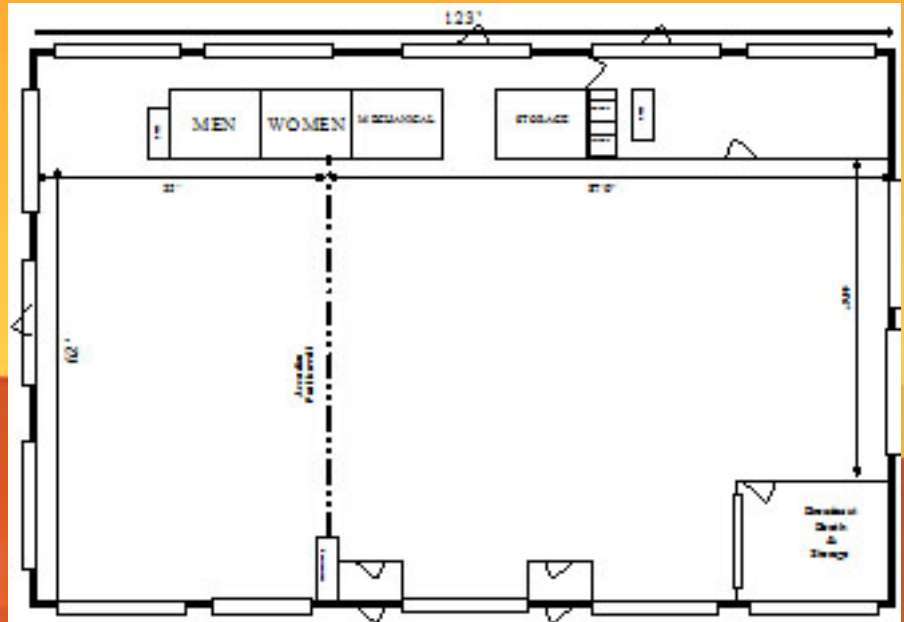

MEC Building
Fully Climatized
9,600 sq. ft
110V Electrical Hook-ups
Office / Kitchen
Storage Room
Restrooms

MEC BUILDING