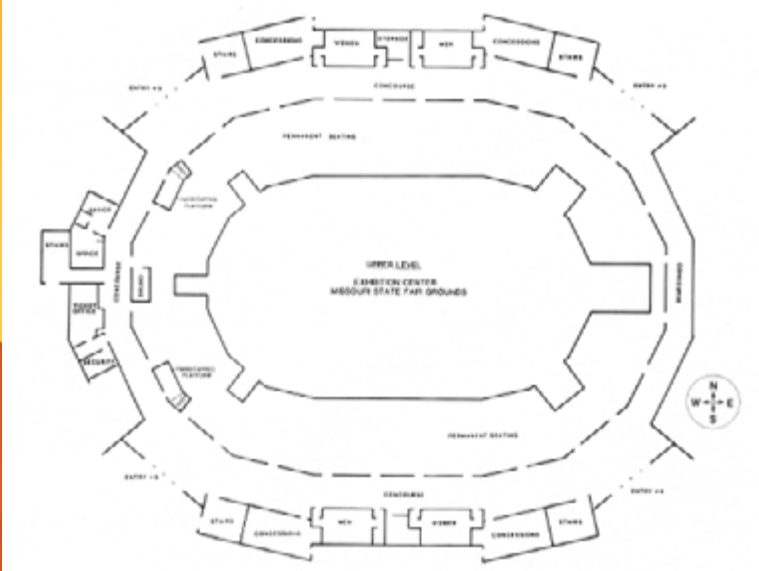

Mathewson Exhibition Center

Fully Climatized
4,000 Concert Capacity
3,155 Permanent Seats
190' x 104' Arena Floor
Concession Stands
Loading Dock
Overhead Door 20' x 14'

Restrooms
Sound System
Computerized Ticketing
Concrete, Basketball, Hardwood or Dirt Floor
Adjacent Warm-up Ring
Parking

MATHEWSON EXHIBITION CENTER