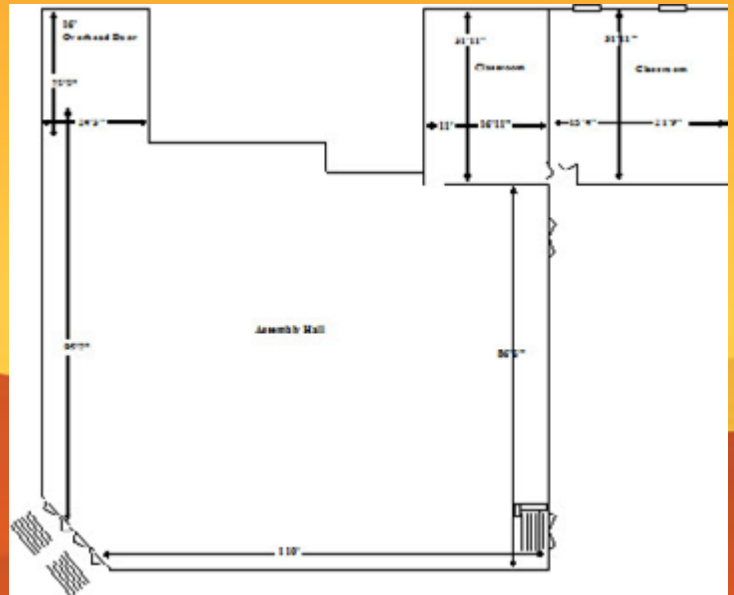

Lowell Mohler Assembly Hall
Fully Climatized
10,000 sq.ft
110V Electrical Hook-ups
2 Classrooms Adjacent
Restrooms

LOWELL MOHLER ASSEMBLY HALL