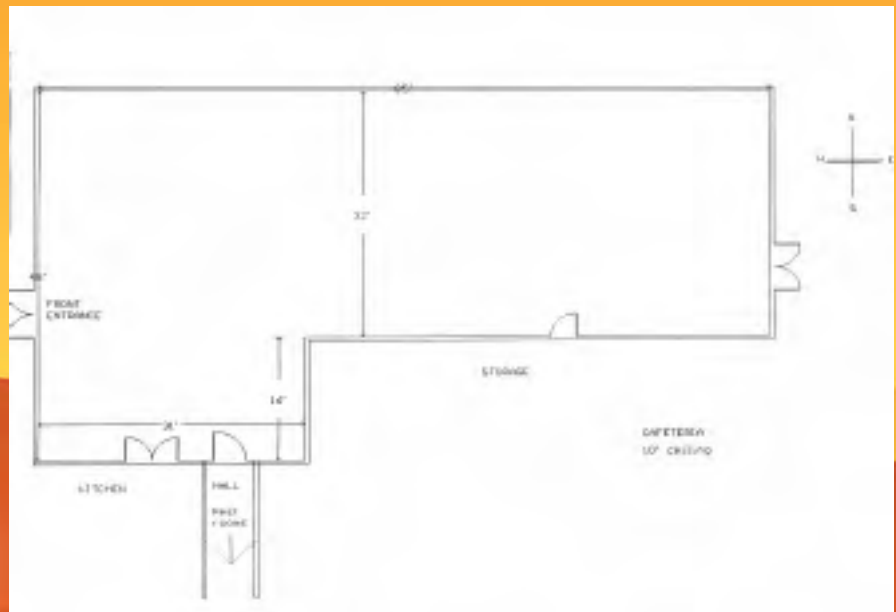

Youth Center
3,216 Sq. Ft.

- Dorms**
- Fully Acclimatized**
- Tables & Chairs Provided**
- Restrooms**
- Storage Room**
- Attached Sales Arena**

Missouri State Fairgrounds

DR. TAYLOR WOODS YOUTH CENTER